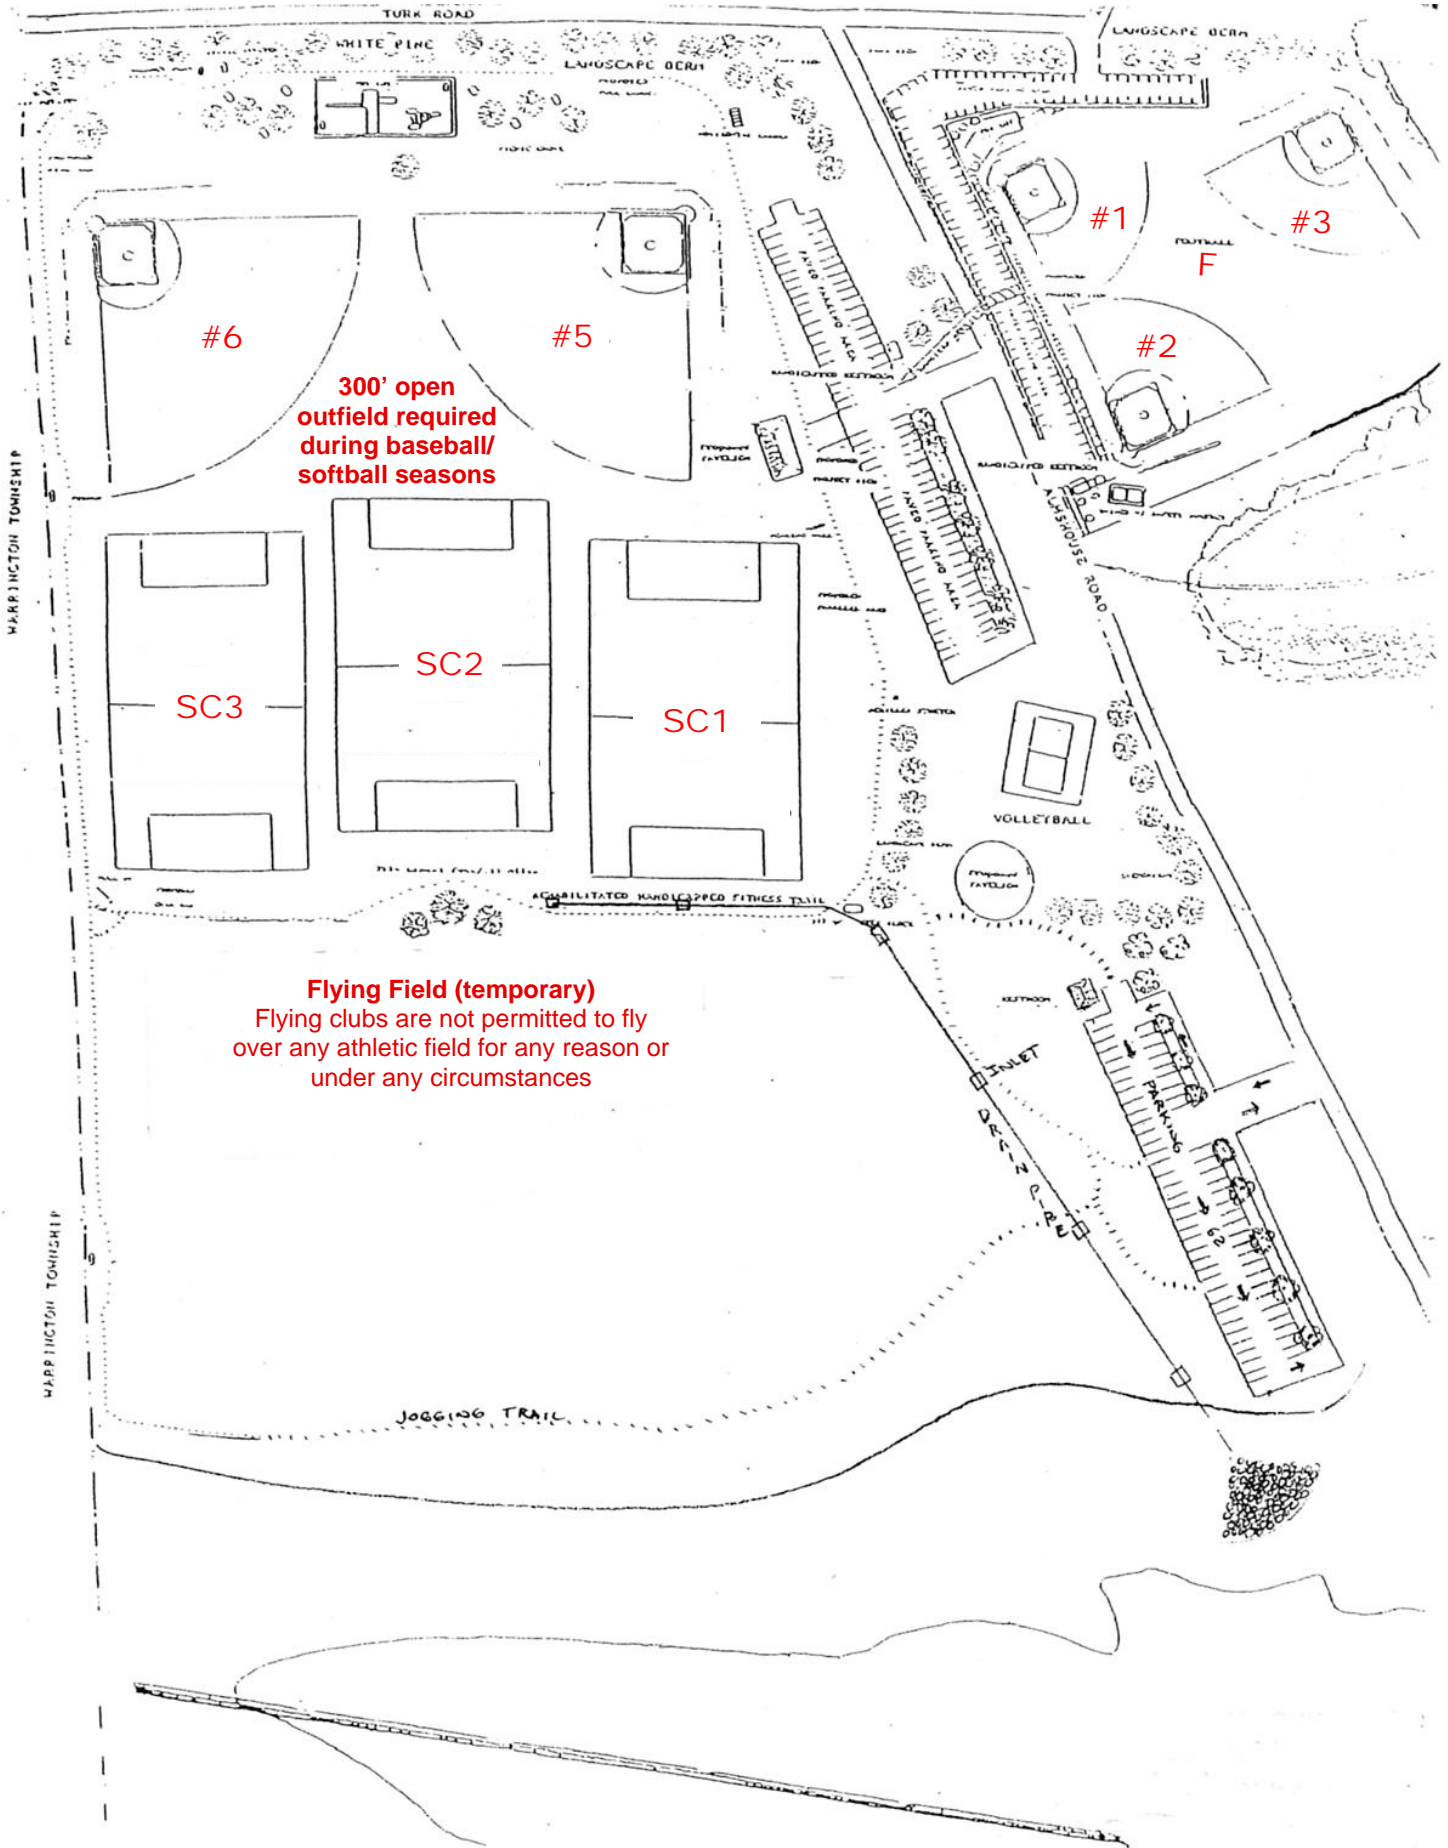

Turk Park - Field Layout

**300' open
outfield required
during baseball/
softball seasons**

Flying Field (temporary)
Flying clubs are not permitted to fly
over any athletic field for any reason or
under any circumstances